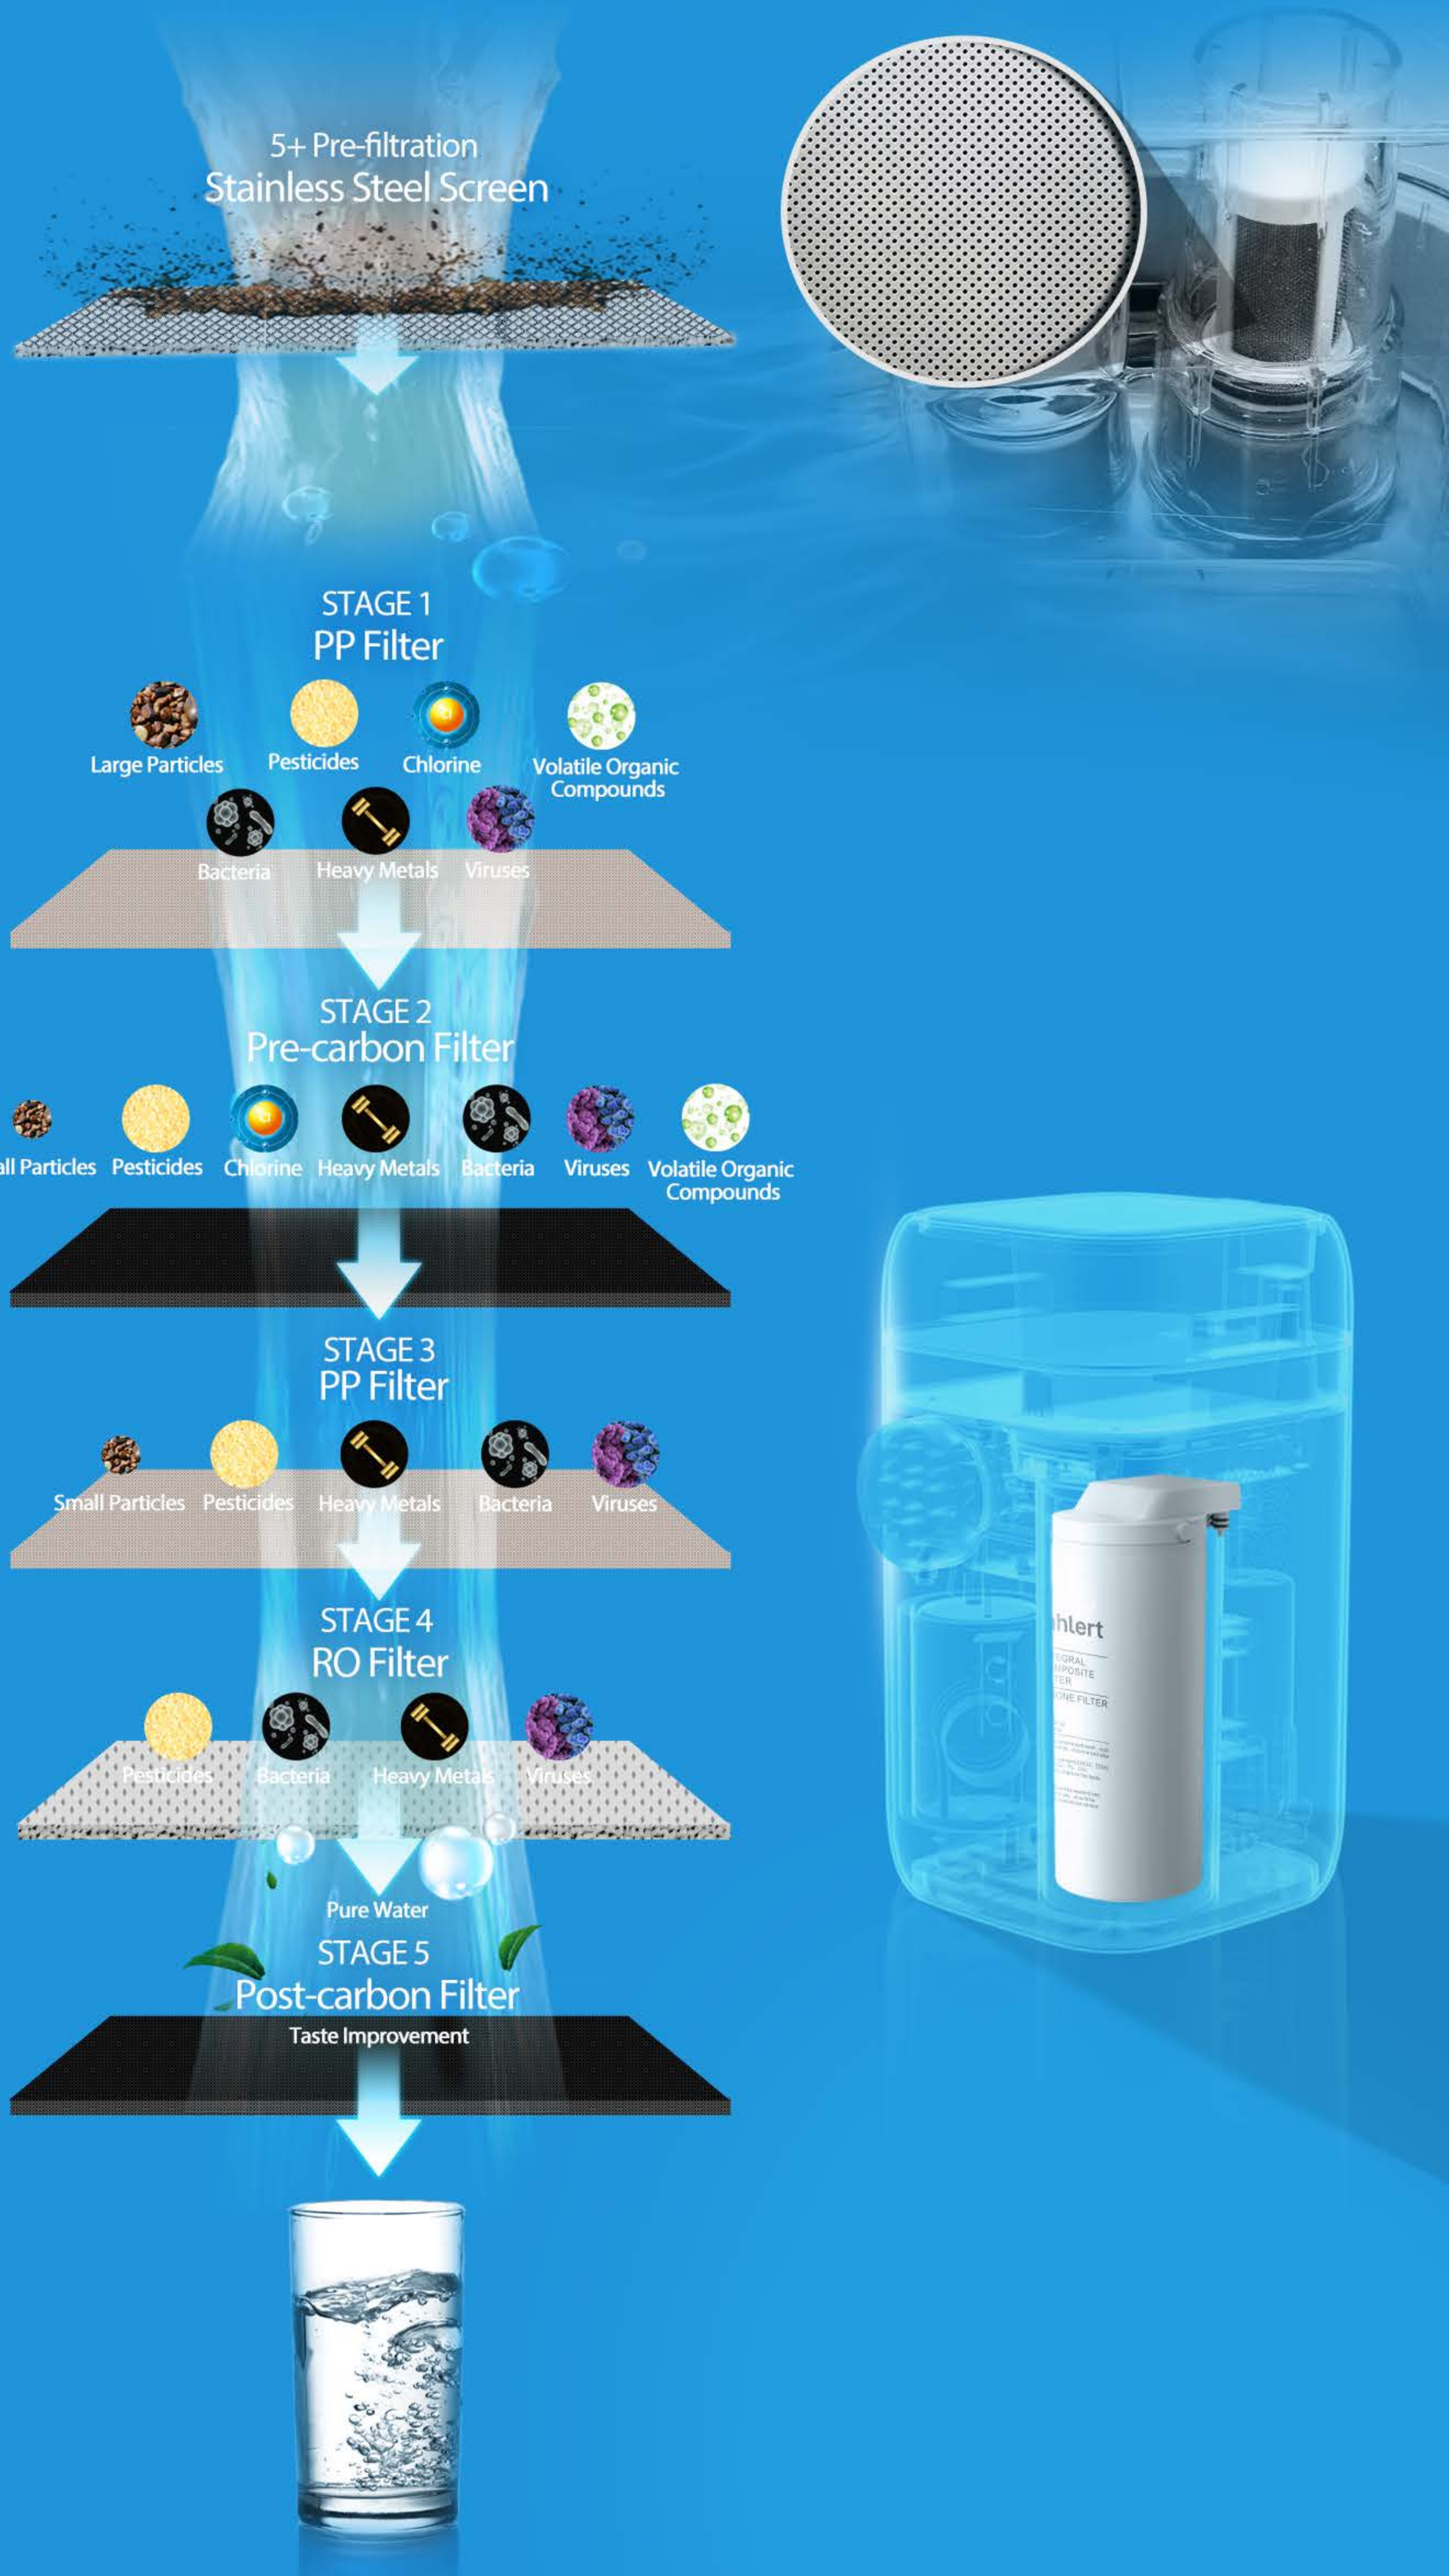

Dahlert

Bring Pure Healthy Anywhere in Your Room

DT-WP-20 Tabletop Purifier for Installation Free

Compact Body

Small, Exquisite, and No Installation Needed

Free Installation, you can place it wherever you want.

Life is healthy and good. Warm water is a nice company of your leisure time.

Ambient Temperature Water

It's always a good idea to quench your thirst with healthy water at ambient temperature.

5+ Reverse Osmosis Water Filter System

Remove Heavy Metals for Healthy Drinking Water

5-stage Filtration Process with High Precision

Our innovative 5+ Reverse Osmosis Water Filter System equips with stainless steel screen ahead of the filter. Invisible large particles can be blocked by the stainless steel screen before the water flows into the filter, which provides extra protection for membrane longevity and maintains superior filtration performance.

60% High Water Recovery Rate

Purify More, Waste Less

Refill your tap water tank daily to enjoy 10 glasses of purified water all day.

Remaining 40% can be stored for other household purposes.

Removable Water Tank